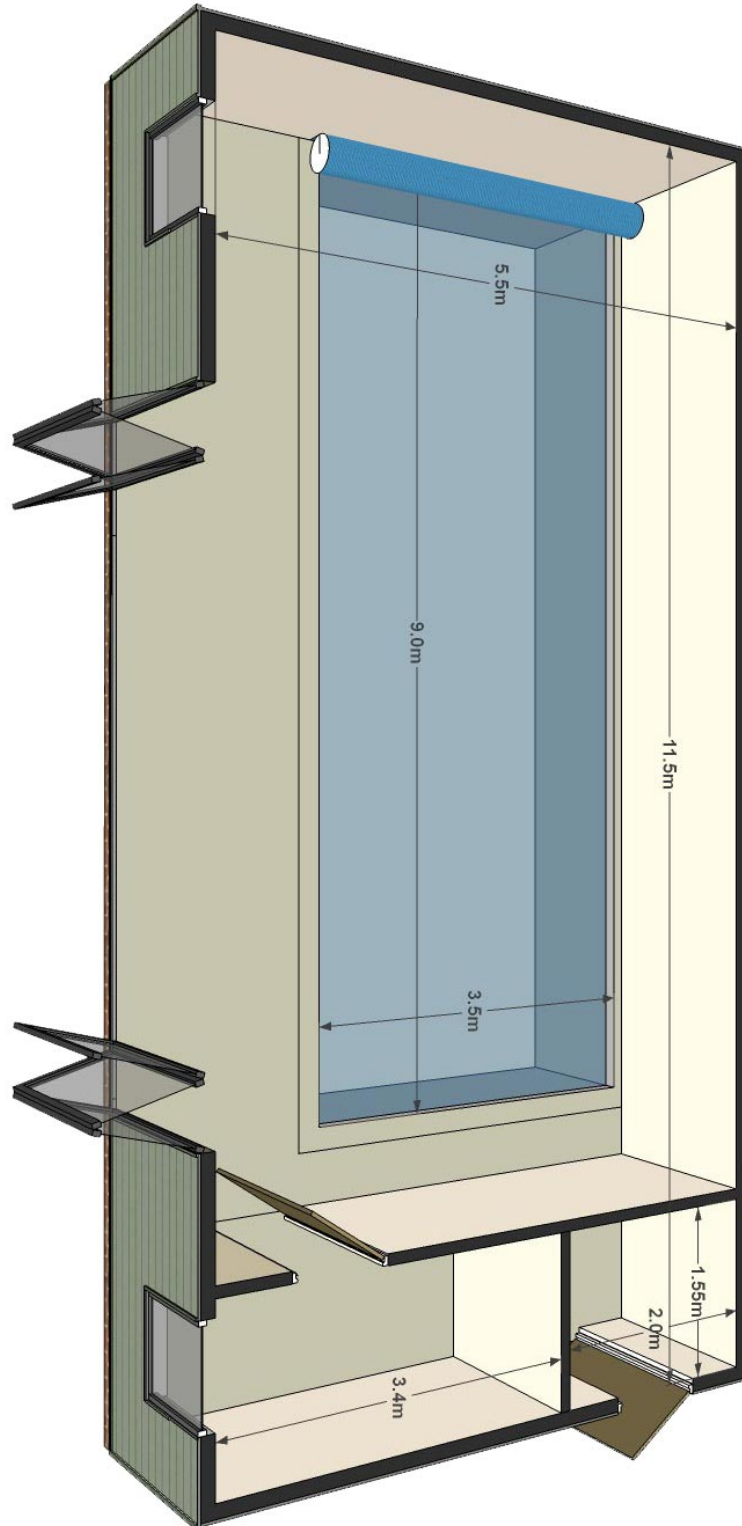

## Olympic B Specifications

---

The **Olympic model B** is one of our most popular indoor pools. This fully insulated building structure is finished in an engineered timber exterior. Designed and built to the highest standards this 11.5m long by 5.5m wide building houses a 9m by 3.5m heated mosaic tiled pool. The changing area floor is tiled throughout with a wet room style shower with a glazed screen, seating bench and a separate W.C with hand basin. The internal finishes are light, contemporary and airy consisting of painted plaster walls, tiled floors and a choice of natural or white wash timber roof design. The exterior can be finished in a wide range of colours or optional brick or painted render can be added. The glazed lantern and aluminium bi-fold doors make this a warm and welcoming environment even during the cold winter months.

### POOL FEATURES

- Heated pool with mosaic tile finish
- Changing room
- Wet room tiled shower with glazed screen
- Separate WC
- Internal plant room
- Air dehumidification unit
- Pool side relaxation space
- Contemporary light and airy interior design with tiled floors and white walls
- Natural timber roof design with feature roof lantern
- Choice of modern external colours
- State of the art filtration and circulation equipment
- Sustainable construction
- Bifold doors in Aluminium
- Automatic deck mounted slatted pool cover

## Olympic B Dimensions

---