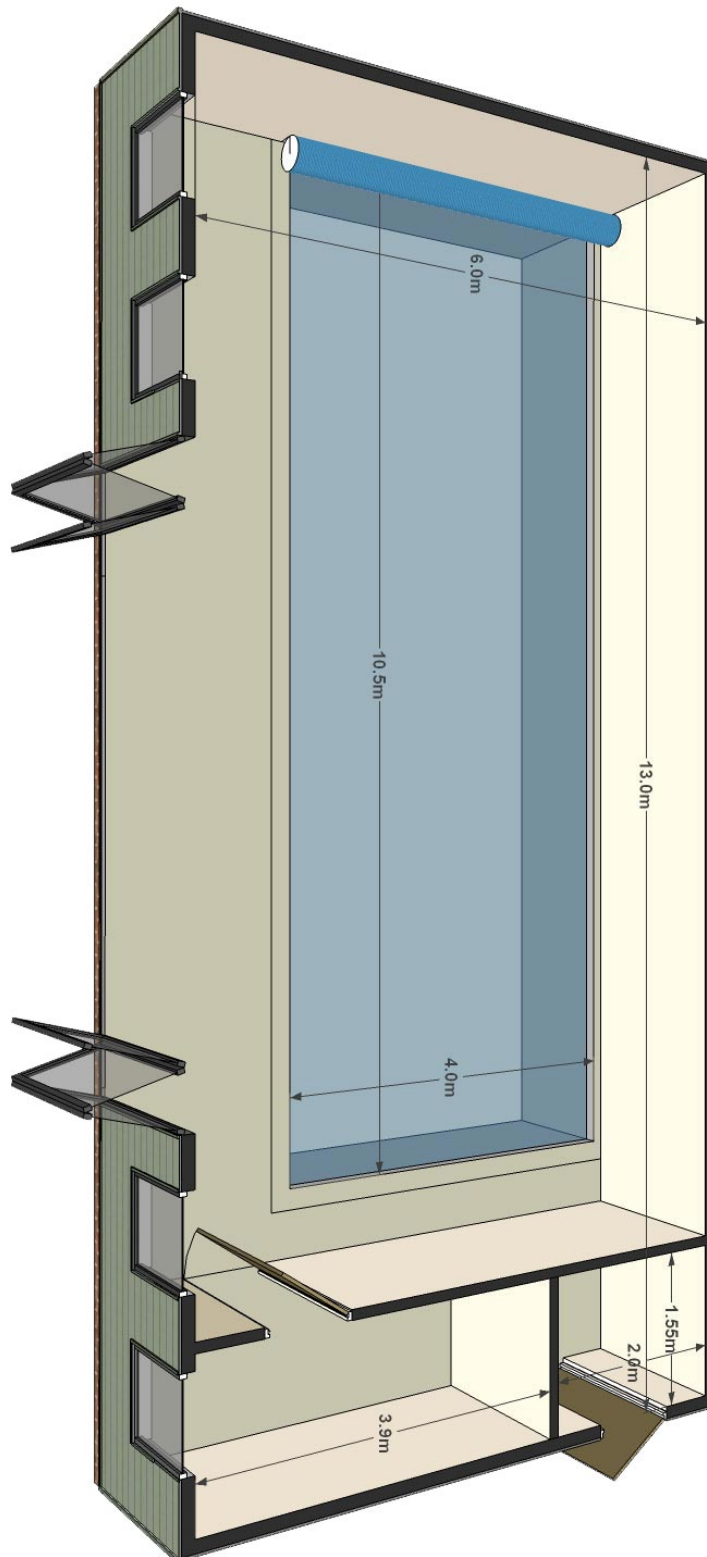

ORIGIN

Olympic D Dimensions