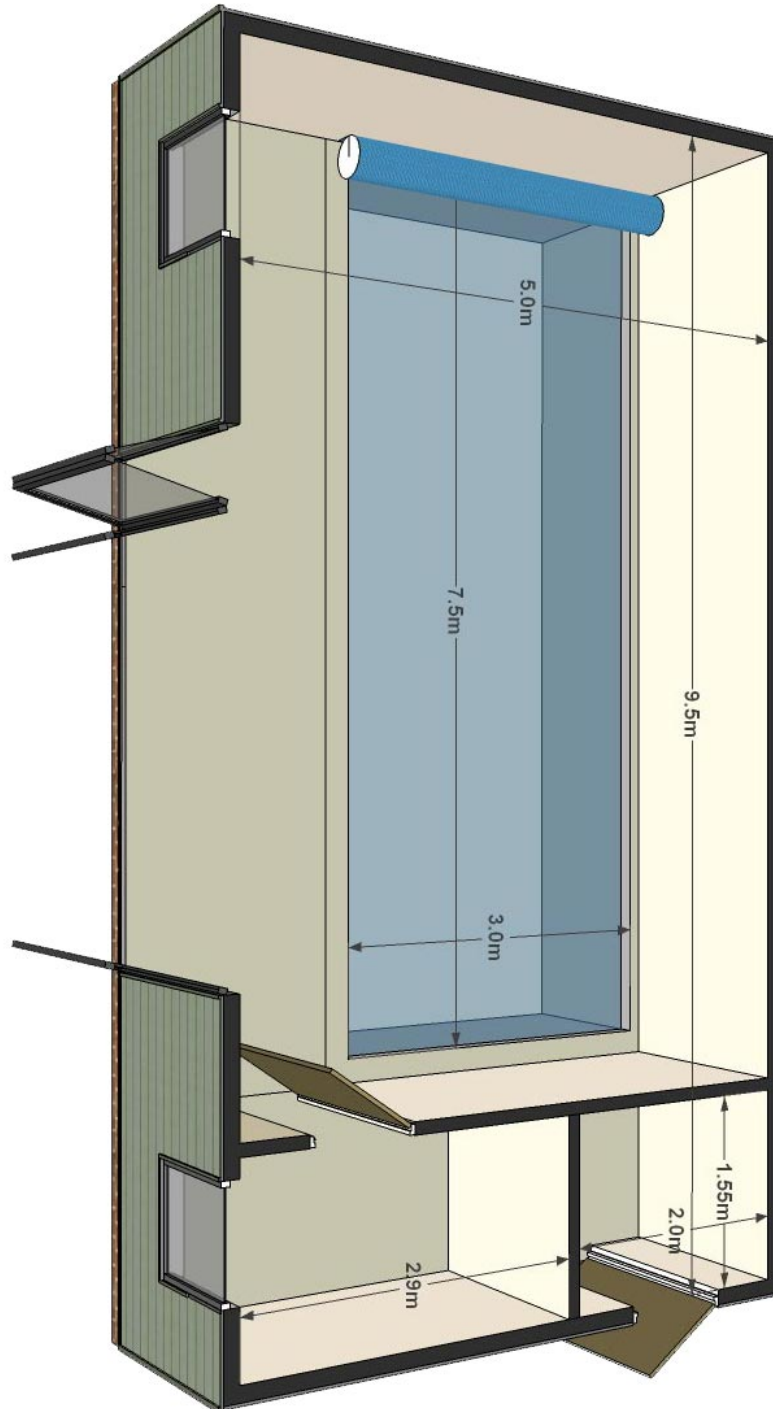

## Olympic A Specification

---

The Olympic model A is the perfect choice for a garden of any size. This fully insulated building structure is finished in an engineered timber exterior. Designed and built to the highest standards this 9.5m long by 5m wide building houses a 7.5m by 3m heated mosaic tiled pool and incorporates the plant room and a changing room that comprises a wet room tiled shower with a glazed screen, W.C hand basin and seating bench. The internal finishes are light, contemporary and airy consisting of a painted plaster walls, tiled floors and a choice of natural or white wash timber roof design. The exterior can be finished in a wide range of colours or optional brick or painted render can be added. The glazed lantern and aluminium bi-fold doors make this a warm and welcoming environment even during the cold winter months. This indoor pool comes fully equipped with all the associated plant, filtration, heating, circulation equipment, associated dehumidification system and including an automatic deck mounted slatted pool cover in white.

## Olympic A Dimensions

---

## Olympic B Specifications

---

The **Olympic model B** is one of our most popular indoor pools. This fully insulated building structure is finished in an engineered timber exterior. Designed and built to the highest standards this 11.5m long by 5.5m wide building houses a 9m by 3.5m heated mosaic tiled pool. The changing area floor is tiled throughout with a wet room style shower with a glazed screen, seating bench and a separate W.C with hand basin. The internal finishes are light, contemporary and airy consisting of painted plaster walls, tiled floors and a choice of natural or white wash timber roof design. The exterior can be finished in a wide range of colours or optional brick or painted render can be added. The glazed lantern and aluminium bi-fold doors make this a warm and welcoming environment even during the cold winter months.